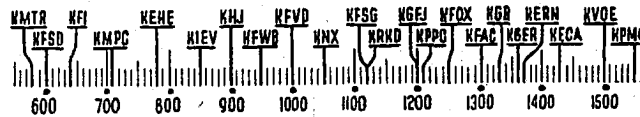

YOUR RADIO Today

[The information contained in the following schedule of radio programs is furnished by the stations broadcasting the programs, and The Times should not be considered responsible for errors in announcements due to failure of stations to advise of daily changes.—Ed.]

Before 8 a.m.

KMTR—Call. Theater, 5.
KFI—Off Record, 7; News, 7:15; Off Record, 7:30; Music, 7:45.
KMPC—Morning Express, 7; Top of Day, 7:30.
KEHE—Musical Cleeck, 6.
KHJ—Rise & Shine, 6; News, 7:45.
KFVB—Stu. Wilson, 6.
KFVD—Spanish, 6; Jubilee, 7:15.
KNX—Sunrise Salute, 6:15; News, 7:30; Girl Scouts America, 7:45.
KRKD—Doug Douglas, 6; News, 6:30; Doug Douglas, 6:45; News, 7:45.
KFOX—El Despertador, 5; News, 7:30; Music, 7:45.
KFAC—Music, 6; Music, 7; News, 7:45.
KGER—Farm, 6:05; Maurice Johnson, 6:30; Aubrey Lee, 6:45.
KECA—3 Romces, 7; Ensemble, 7:15; Child Grows Up, 7:30; Swing, 7:45.

8 to 9 a.m.

KMTR—Dedicated to You, 8:30.
KFI—No School Today, 8; News, 8:15; Music Styles, 8:45.
KMPC—Unity Word, 8; News, 8:15; Vocal, 8:30; Patriotic Airs, 8:45.
KEHE—News, 8; Early Edition, 8:15; Hyppia, 8:30; Music, 8:45.
KHJ—Fingal, 8; Bd. Education, 8:15; News, 8:30.
KFVB—Melodies, 8; Headlines, 8:30; Berris Club, 8:45.
KFVD—Jubilee (cont.)
KNX—Chelinnat Music, 8, 1 hr.
KRKD—Music, 8; Employment, 8:25.
KFOX—Cowboys, 8; Mirandy, 8:30; Ads, 8:45.
KFAC—Church, 8; Mirandy, 8:30; Golden Rule, 8:45.
KGER—Mizpah, 8:15; Music, 8:45.
KECA—Church, 8; Radio City 4, 8:15; Our Barn, 8:30.

9 to 10 a.m.

KMTR—Martin L. Thomas, 9; Turf Tales, 9:15; Palmer Orch., 9:30.
KFI—County Medical, 9; Canadian Choir, 9:15; Youth Call, 9:30; Gypsy Trails, 9:45.
KMPC—Beauty, 9; John MacSoud, 9:15; Echoes, 9:30; Music, 9:45.
KEHE—Music, 9; Melodies, 9:15; Swingtime, 9:30; Saddle Pals, 9:45.
KHJ—Wonderful World, 9; College Review, 9:15; Heidelberg Concert, 9:30; Muted Music, 9:45.
KFVB—Mentores, 9; Bd. of Education, 9:30; Songs, 9:45.
KFVD—Talk, 9; News, 9:15; Records, 9:30; Brother Tommy, 9:45.
KNX—Fed. Housing, 9; Martin Orch., 9:15; Fed. Women Clubs, 9:30; Children Prog., 9:45.
KRKD—Music, 9; Weather, 9:30; Paging Madame, 9:35.
KFOX—Rhythms, 9; A Time When, 9:15; Musical, 9:30; News, 9:45.
KFAC—Meditations, 9; Trouble Shooter, 9:15; Time, 9:30; Women in News, 9:45.
KFVD—Old Paths, 9:15; Music, 9:45.
KECA—Preview War Admiral-Scabiscuit Race, 9; Nat. Farm Home, 9:30.

10 to 11 a.m.